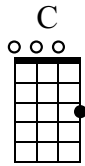

Drunken Sailor

▮ - STRUM DOWN
∨ - STRUM UP

STRUM WITH INDEX FINGER

♩ = 80

1

Dm

3

C

5

Dm

1 - INDEX
m - MIDDLE (KEEP THUMB ON 4th STRING WHEN PICKING)

Dm → C

Tablature

Method of notating music using lines (to represent the strings on the ukulele) and numbers (to represent the fret)