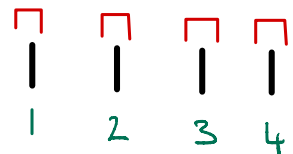

Banjo G, D7, and C Chords

G

D7

C

 Pivot finger

Seaport town

a) Chord progression:

||: G³ / D7³ / C / G :||

b) Rhythm:

 Strum down